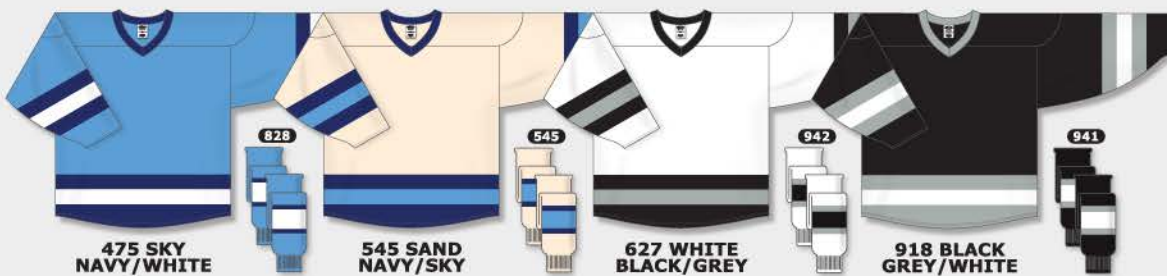

761 NAVY
SKY/WHITE

918 BLACK
WHITE/GREY

H6500 LEAGUE SERIES

AVAILABLE IN CUSTOM
H840 SERIES

MIDWEIGHT KNIT - 100% POLYESTER

| | | | | | |
|-------|--------|---|---|----|-----|
| ADULT | S | M | L | XL | 2XL |
| | | | | | 3XL |
| | | | | | 4XL |
| | GOALIE | | | | |
| YOUTH | S | M | L | XL | |