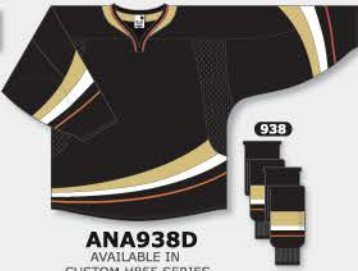

ANA938D
AVAILABLE IN
CUSTOM H855 SERIES