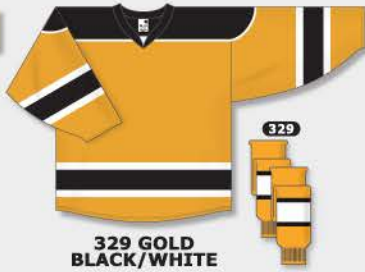

329 GOLD
BLACK/WHITE